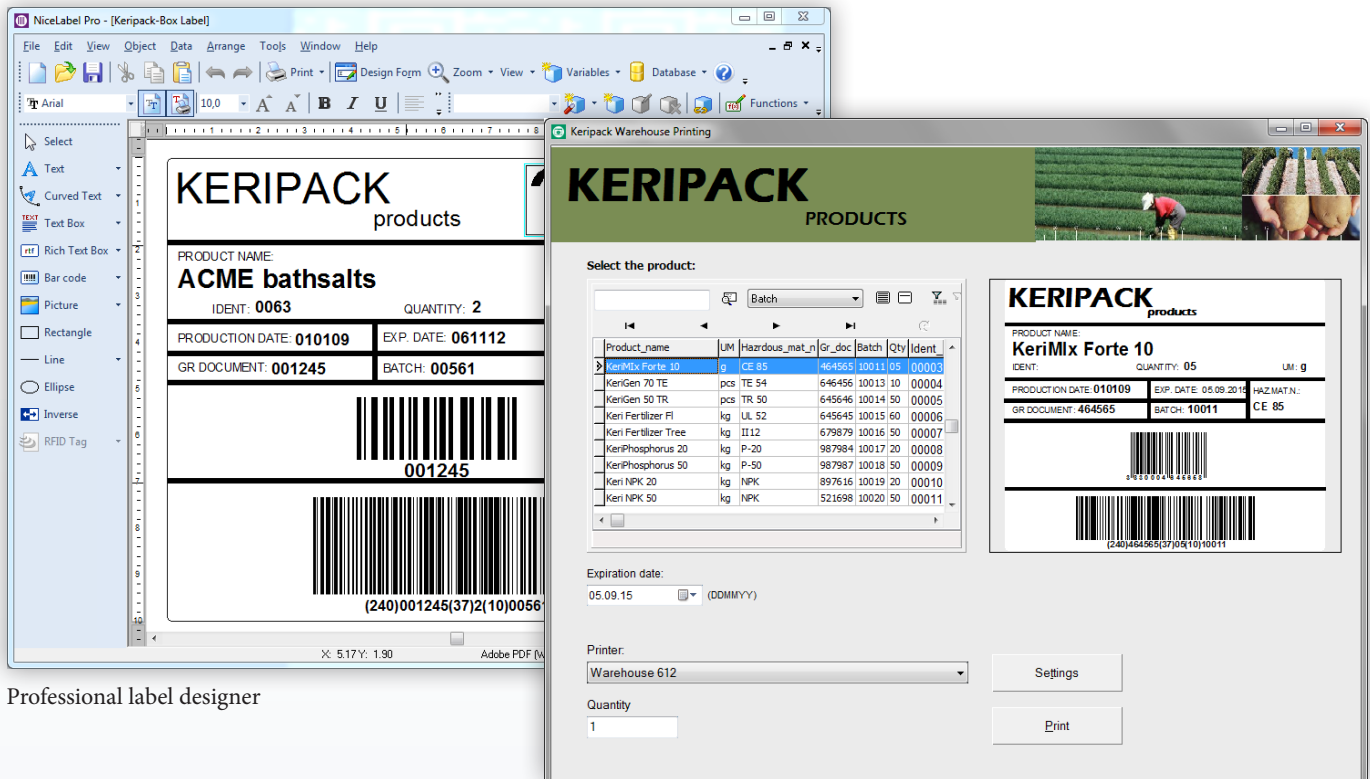

6

NiceLabel DESIGNER PRO

The most powerful label designer now
with EasyForms™

The Full Spectrum of Labeling Software

NiceLabel 

Professional labeling for industry

The most powerful label designer now with EasyForms™

Professional label designer

EasyForms printing program

Benefits

Every feature you need for compliance labeling

The designer includes all the layout and data tools you need to design labels allowing easy compliance with industry standards.

Work with large databases

You already have your label data in a database; why not use it to improve your labeling? Using queries you can extract only the data that you need. You can also combine records from two or more tables in a database using Joins.

EasyForms give you simple error-free printing

EasyForms give your operator simple label printing, all **within one form**. This reduces data-entry errors, label misprints and duplicate serial numbers associated with printing from multiple dialogue boxes or label design programs.